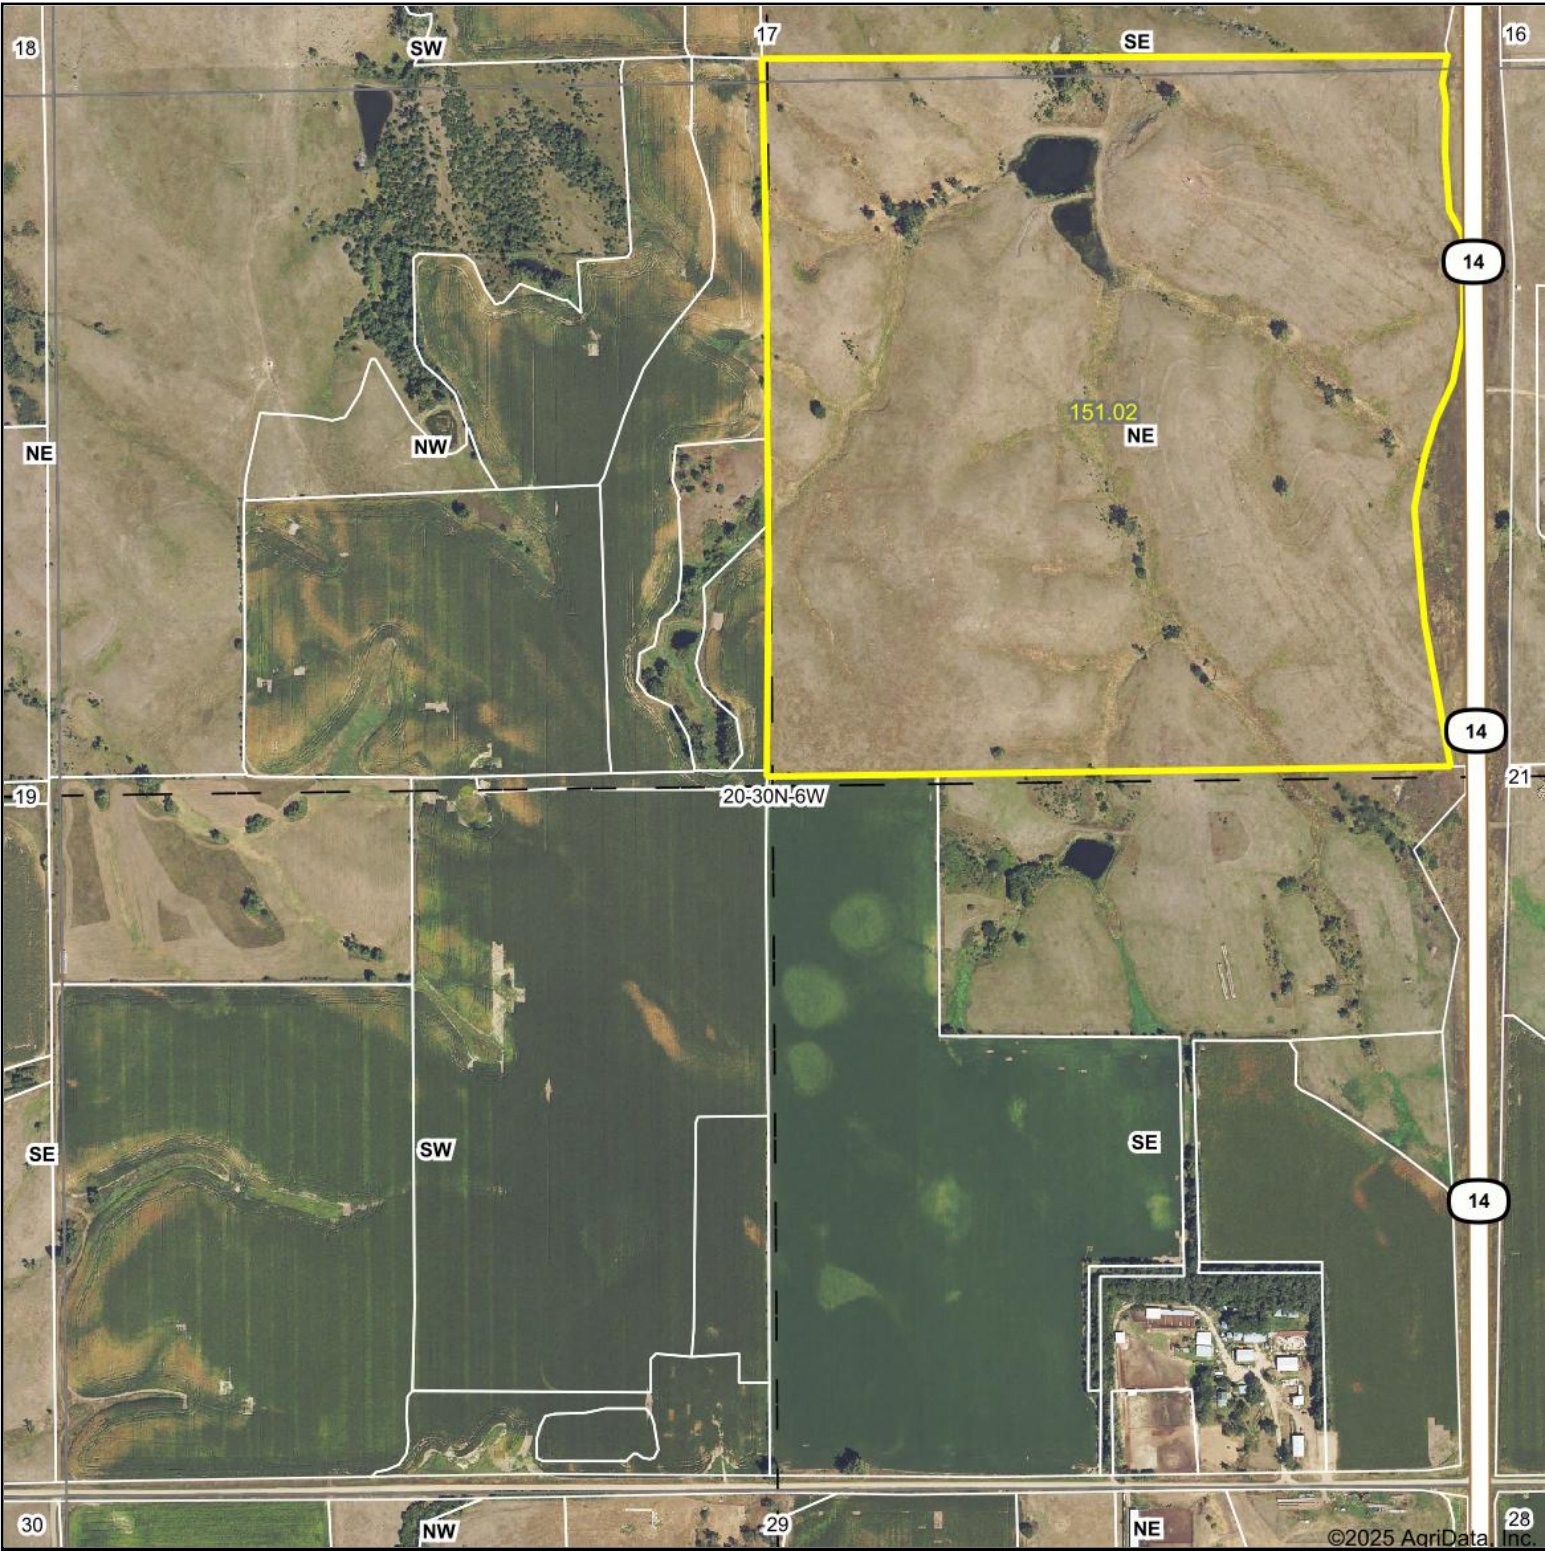

Aerial Map

Boundary Center: 42° 33' 51.92, -98° 2' 15.97

Homestead Land & Management Co. Inc.
America's Land Specialist

20-30N-6W
Knox County
Nebraska

© AgriData, Inc. 2023 www.AgriDataInc.com

3/10/2025

Field borders provided by Farm Service Agency as of 5/21/2008.