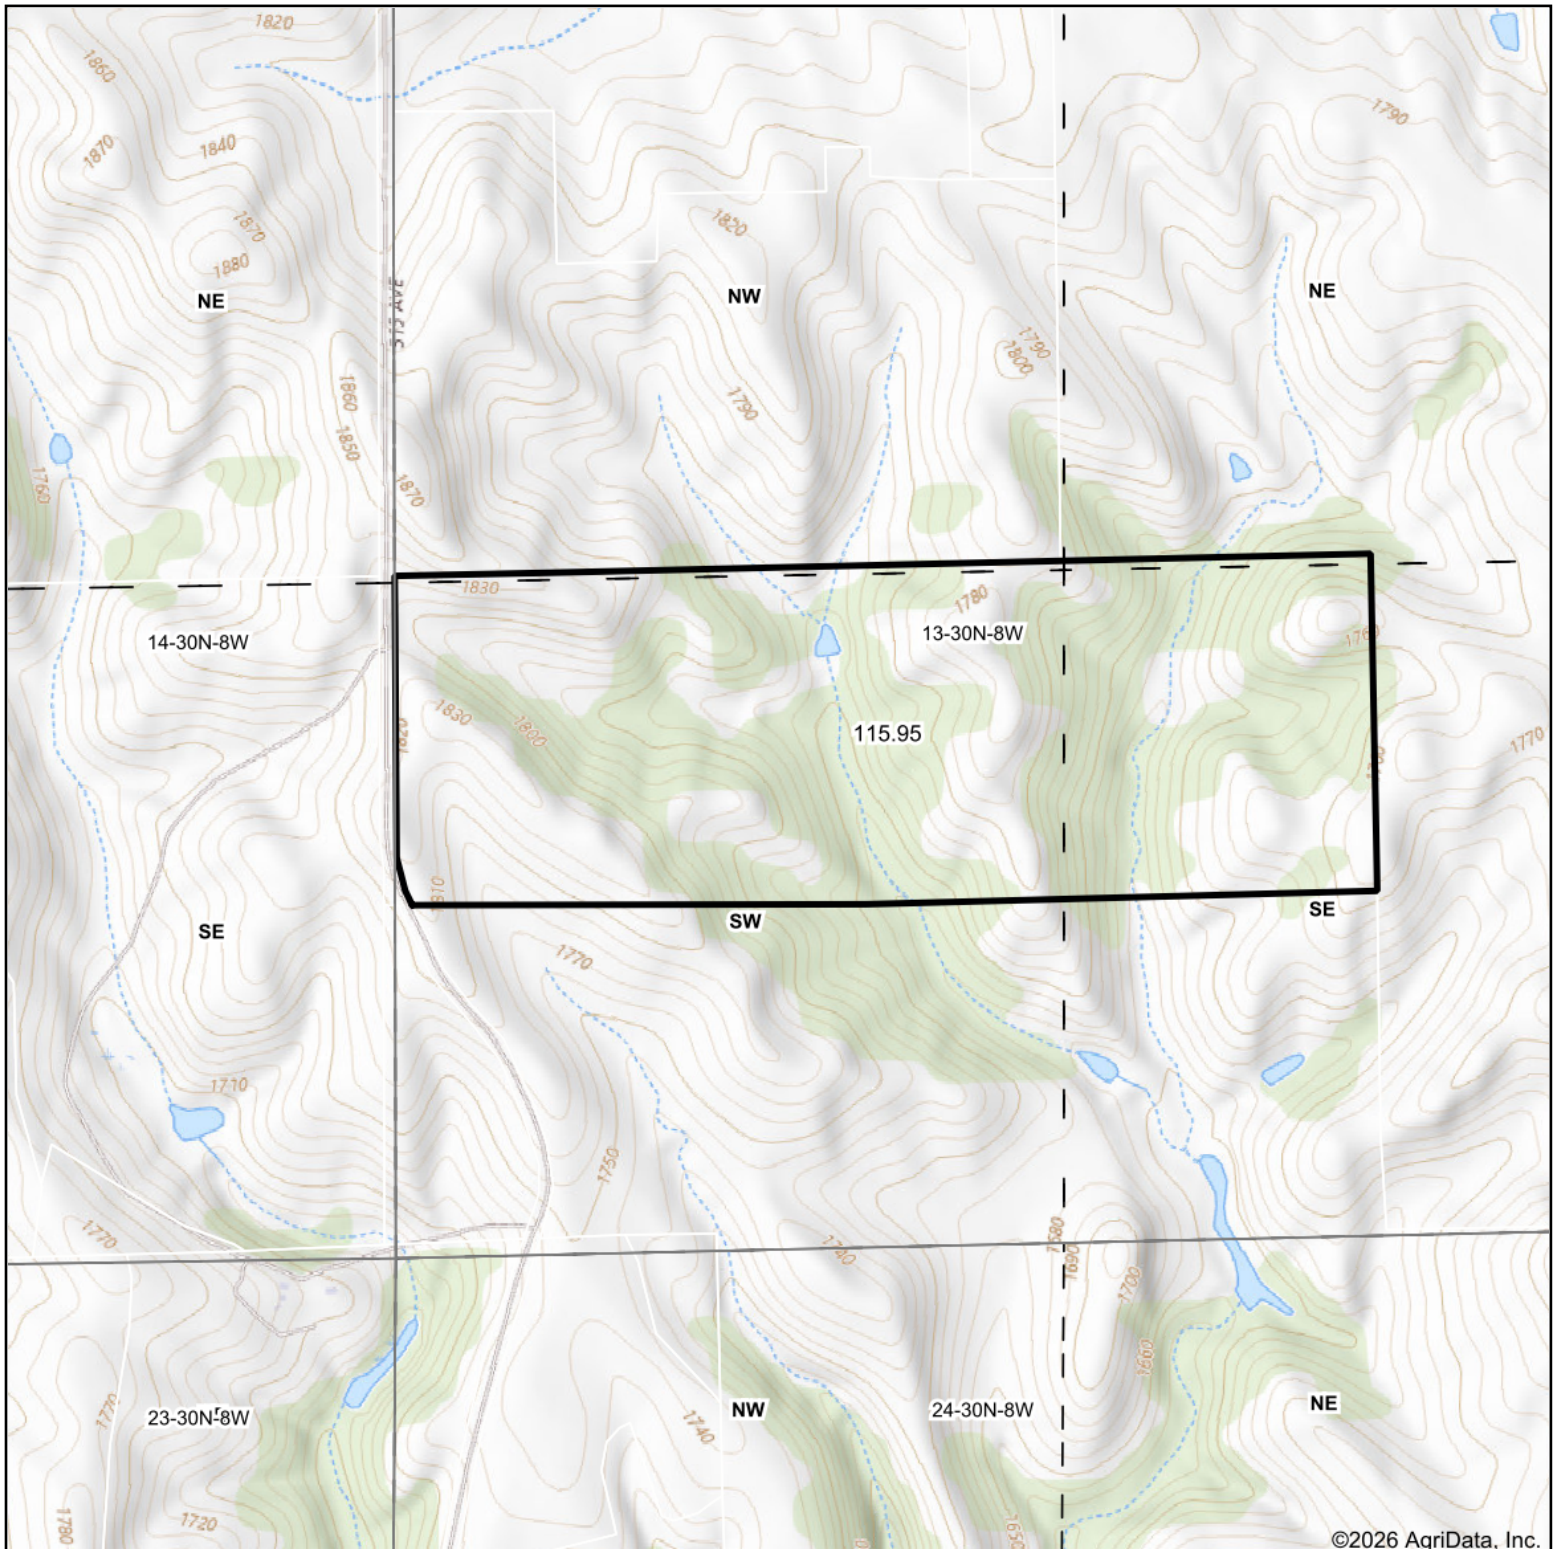

Topography Map

©2026 AgriData, Inc.

Map Center: 42° 34' 20.81, -98° 12' 8.07

13-30N-8W
Knox County
Nebraska

MOSSY OAK
PROPERTIES
Homestead Land & Auction Co. Inc.
America's Land Specialist
Maps Provided By:
 **surety**
CUSTOMIZED ONLINE MAPPING
© AgriData, Inc. 2025 www.AgriDataInc.com