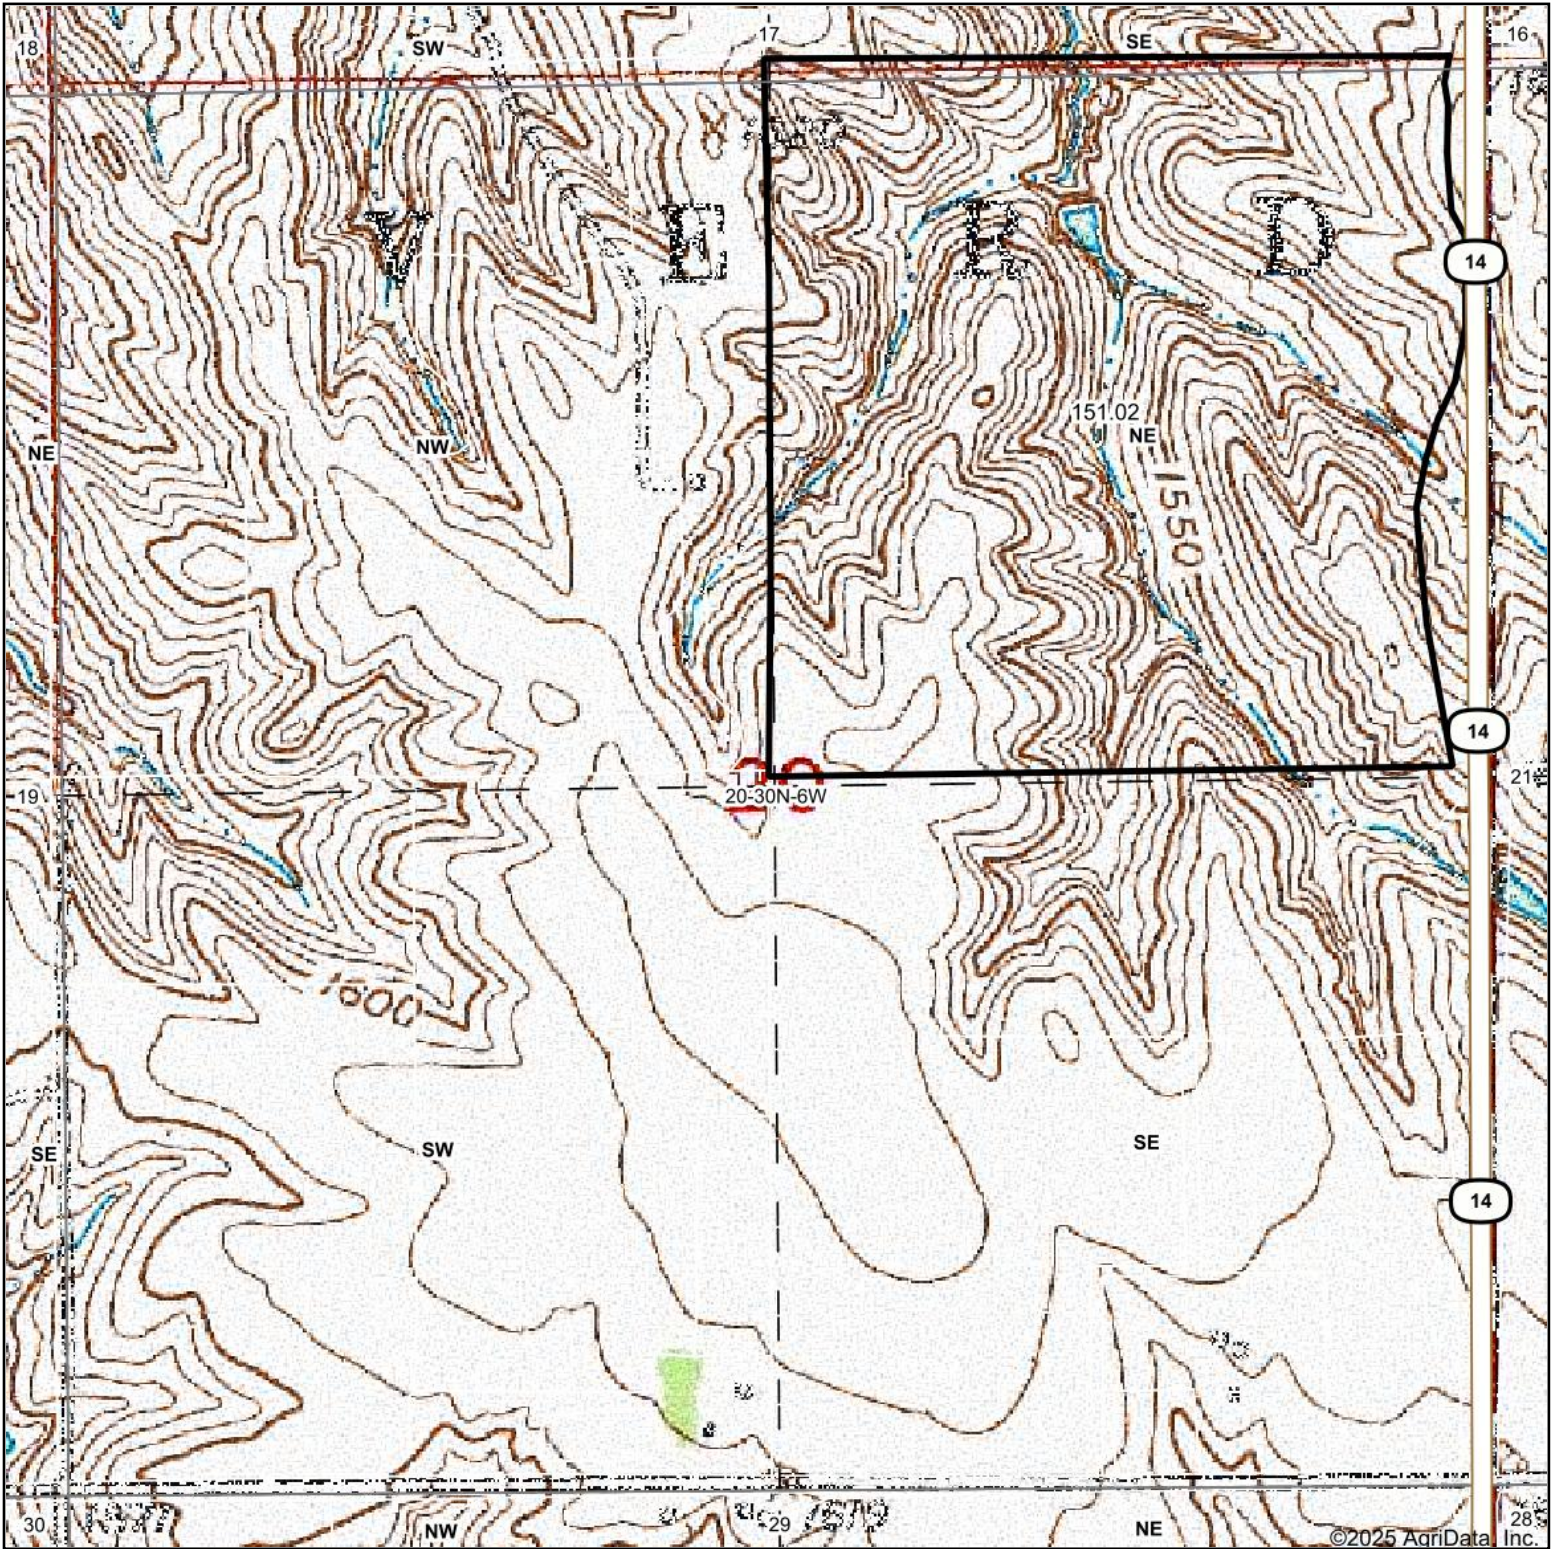

Topography Map

Map Center: 42° 33' 38.83, -98° 2' 32.96

MOSSY OAK
PROPERTIES
Homestead Land & Management Co. Inc.
America's Land Specialist

20-30N-6W
Knox County
Nebraska

Maps Provided By:
surety
CUSTOMIZED ONLINE MAPPING
© AgriData, Inc. 2023 www.AgriDataInc.com

3/10/2025

Field borders provided by Farm Service Agency as of 5/21/2008.